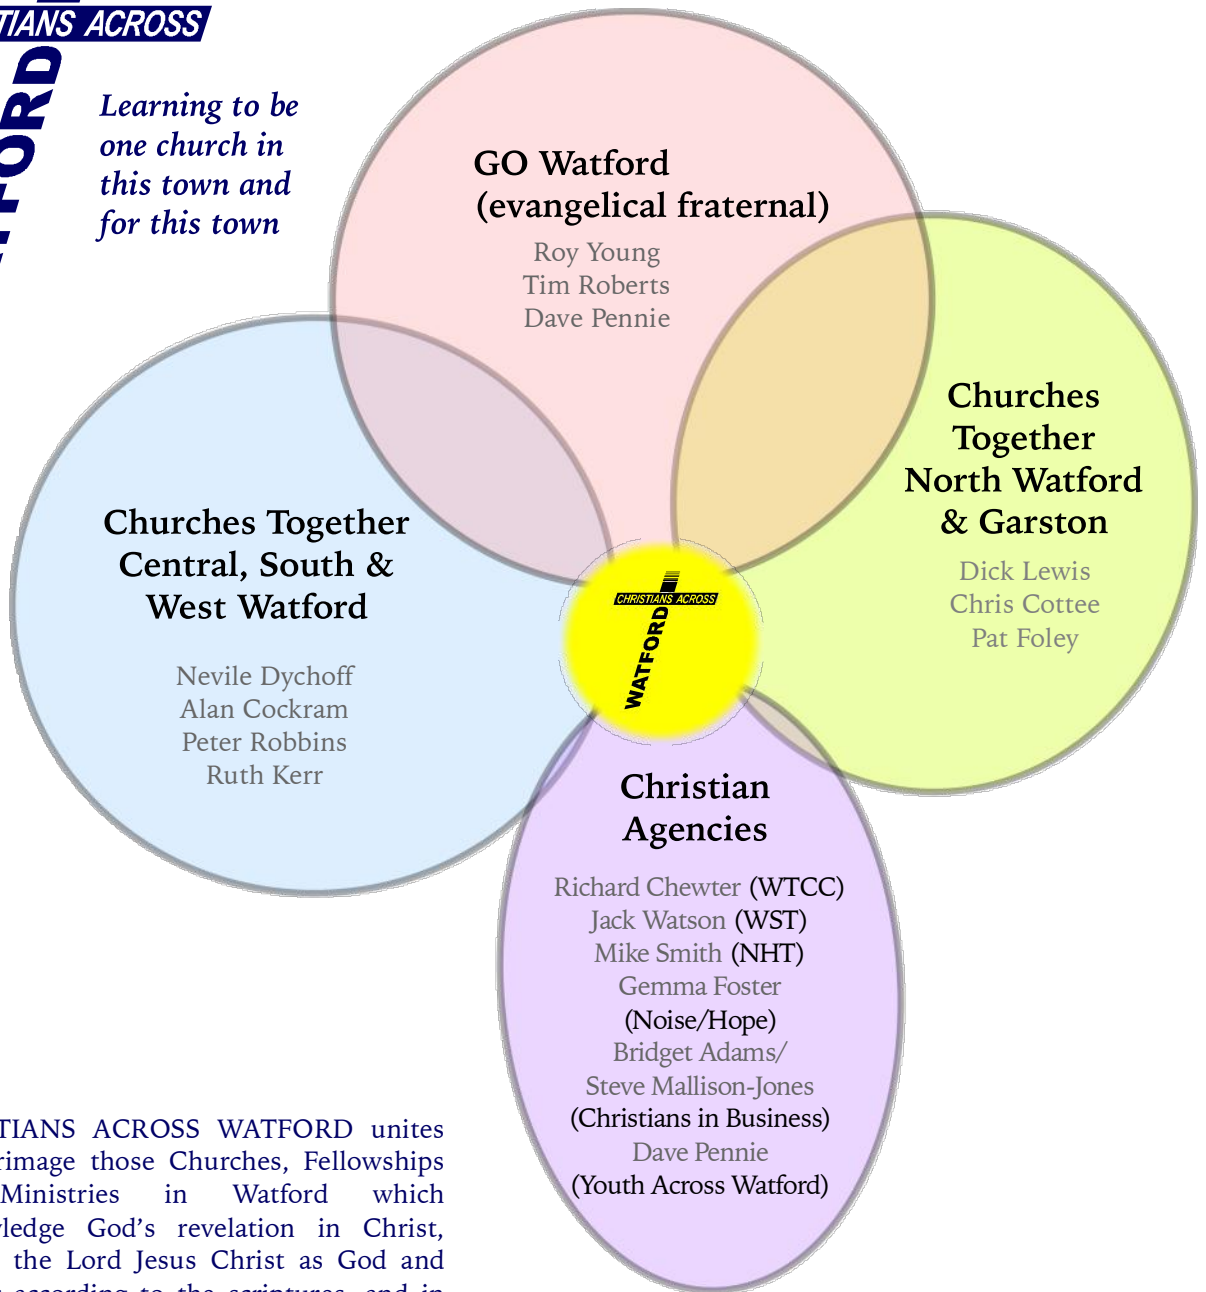

*Learning to be
one church in
this town and
for this town*

CHRISTIANS ACROSS WATFORD unites in pilgrimage those Churches, Fellowships and Ministries in Watford which acknowledge God's revelation in Christ, confess the Lord Jesus Christ as God and Saviour according to the scriptures, and in obedience to God's will and in the power of the Holy Spirit, commit themselves.

to the glory of the one God; Father, Son and Holy Spirit.

*In other words, Christians
Across Watford exists to
**EXPRESS and ENCOURAGE
CHRISTIAN UNITY IN
WATFORD, FOR WATFORD.***